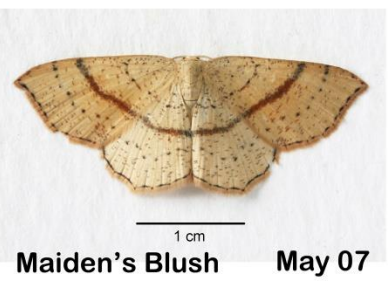

Images of selected moths recorded in Table 1 (all photos Clive & Janet Dickson)