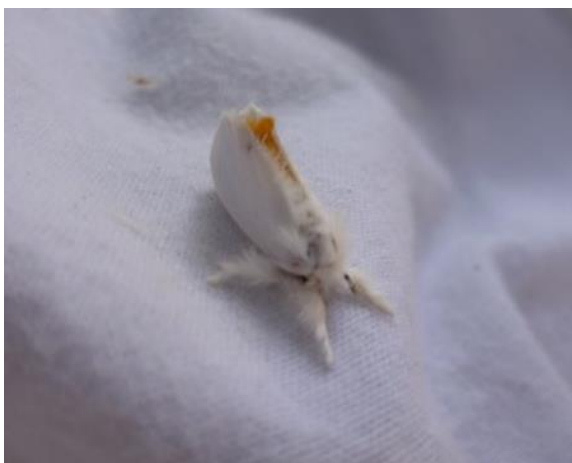

Yellow-tail, Spithurst Churchyard, 23 July 2019 (photo – JC). See table 4