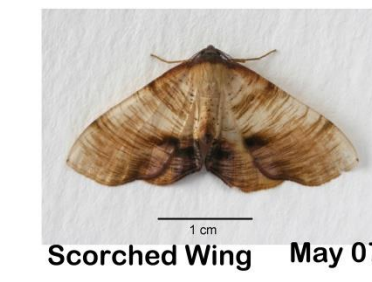

Images of selected moths recorded in Table 1 (all photos Clive & Janet Dickson)